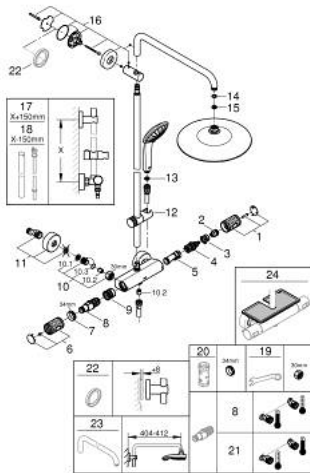

27 296 003 EUPHORIA SYSTEM 260 SHOWER SYSTEM WITH THERMOSTATIC MIXER FOR WALL MOUNTING

SPARE PARTS, January 2020 – now

- 1: Shut-off handle (Spare part-nr. 49162000)
- 2: Stop ring (Spare part-nr. 47986000)
- 3: Stop ring (Spare part-nr. 47965000)
- 4: Aquadimmer (Spare part-nr. 47364000)
- 5: Water flow (Spare part-nr. 47887000)
- 6: Shut-off handle (Spare part-nr. 49160000)
- 7: retaining ring (Spare part-nr. 47743000)
- 8: Thermostatic compact cartridge 1/2" (Spare part-nr. 47439000)
- 9: Race (Spare part-nr. 47975000)
- 10: Non-return valve (Spare part-nr. 47189000)
- 10.1: Filter (Spare part-nr. 0726400M)
- 10.2: Non-return valve (Spare part-nr. 08565000)
- 10.3: O-Ring Ø17 x Ø2 (Spare part-nr. 0305500M)
- 11: S-union (Spare part-nr. 12662000)
- 12: Sliding piece (Spare part-nr. 48424000)
- 13: Strainer (Spare part-nr. 0700200M)
- 14: Fibre seal dia. Ø 18,5 x Ø 12 x 2 (Spare part-nr. 0138900M)
- 15: Strainer (Spare part-nr. 48007000)
- 16: Outlet shower holder (Spare part-nr. 48279000)
- 17: Shower system pipe for retrofitting (Spare part-nr. 48514000)*
- 18: Shower system pipe for retrofitting (Spare part-nr. 48515000)*
- 19: Special Spanner (Spare part-nr. 19377000)*
- 20: Socket Spanner (Spare part-nr. 19332000)*
- 21: GROHE TurboStat cartridge 1/2" (Spare part-nr. 47175000)*
- 22: Spacer (Spare part-nr. 27180000)*
- 23: Shower arm for shower systems (Spare part-nr. 14047000)*
- 24: GROHE EasyReach tray (Spare part-nr. 26362LN1)*