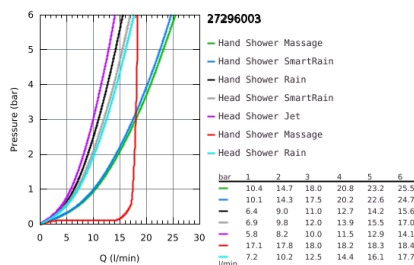

27 296 003 EUPHORIA SYSTEM 260 SHOWER SYSTEM WITH THERMOSTATIC MIXER FOR WALL MOUNTING

PRODUCT DESCRIPTION

- Colour: Chrome
- Consisting of:
 - horizontal swivable 450 mm projection shower arm
 - exposed thermostatic shower with Aquadimmer function
 - allows change between:
 - head shower Euphoria 260 (26 455)
 - 3 spray patterns:
 - Rain, SmartRain, Jet
 - with ball joint
 - rotation angle $\pm 15^\circ$
 - hand shower Euphoria 110 Massage (27 221 000)
 - 3 spray patterns:
 - Rain, Massage, SmartRain
 - adjustable height via gliding element
 - Silverflex shower hose 1750 mm (28 388 000)
 - GROHE TurboStat compact cartridge with wax thermoelement
 - GROHE SafeStop safety button at 38°C (calibration required)
 - GROHE SafeStop Plus optional temperature limiter at 43°C included
 - GROHE CoolTouch prevents scalding on hot surfaces
 - GROHE ProGrip with knurl structure
 - GROHE DreamSpray perfect spray pattern
 - GROHE Long-Life finish
 - GROHE SprayDimmer (Stepless flow rate reduction)
 - GROHE FastFixation upper bracket adjustable
 - Inner WaterGuide for a longer life
 - SpeedClean anti-limescale system
 - TwistStop preventing the hose from twisting
- suitable for instantaneous heaters from 18 kW/h
- minimum flow rate 7 l/min.
- optional upgrade: GROHE EasyReach tray (26 362)
- professional edition