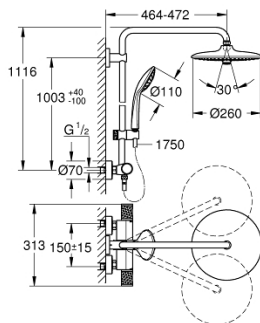

27 296 003 EUPHORIA SYSTEM 260 SHOWER SYSTEM WITH THERMOSTATIC MIXER FOR WALL MOUNTING

PRODUCT DESCRIPTION

- Colour: Chrome
- Consisting of:
  - horizontal swivable 450 mm projection shower arm
  - exposed thermostatic shower with Aquadimmer function
  - allows change between:
    - head shower Euphoria 260 (26 455)
    - 3 spray patterns:
      - Rain, SmartRain, Jet
    - with ball joint
    - rotation angle $\pm 15^\circ$
  - hand shower Euphoria 110 Massage (27 221 000)
  - 3 spray patterns:
    - Rain, Massage, SmartRain
  - adjustable height via gliding element
  - Silverflex shower hose 1750 mm (28 388 000)
  - GROHE TurboStat compact cartridge with wax thermoelement
  - GROHE SafeStop safety button at 38°C (calibration required)
  - GROHE SafeStop Plus optional temperature limiter at 43°C included
  - GROHE CoolTouch prevents scalding on hot surfaces
  - GROHE ProGrip with knurl structure
  - GROHE DreamSpray perfect spray pattern
  - GROHE Long-Life finish
  - GROHE SprayDimmer (Stepless flow rate reduction)
  - GROHE FastFixation upper bracket adjustable
  - Inner WaterGuide for a longer life
  - SpeedClean anti-limescale system
  - TwistStop preventing the hose from twisting
- suitable for instantaneous heaters from 18 kW/h
- minimum flow rate 7 l/min.
- optional upgrade: GROHE EasyReach tray (26 362)
- professional edition