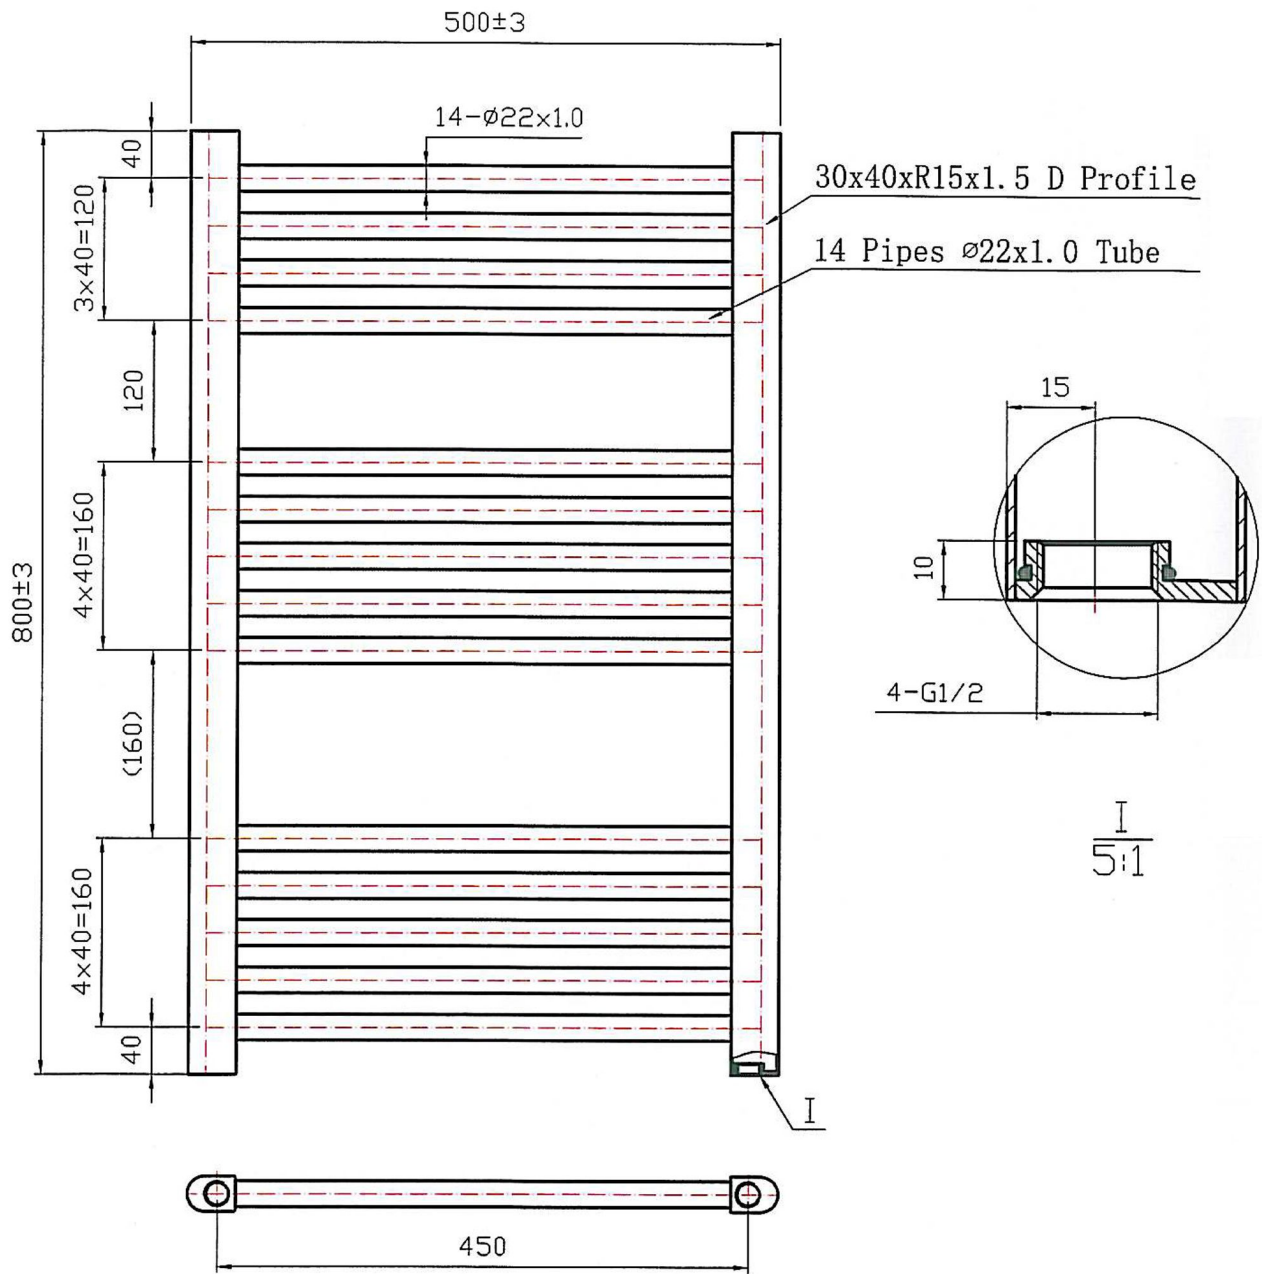

Wendover Straight 800 x 500mm. Technical Drawing

800*500 14 pipes Straight